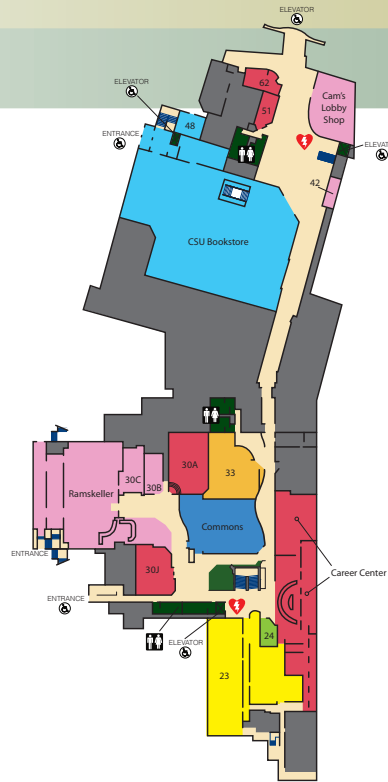

Food		
Aspen Grille	236E	(UL)
Bagel Place	161D	(ML)
Bagel Place 2	42	(LL)
Cam's Lobby Shop	52	(LL)
Carl's Jr.	166	(ML)
Panda Express	161F	(ML)
Ramskeller	30F	(LL)
Spoons	161C	(ML)
Subway	30B	(LL)
Sweet Sensations	115	(ML)
Taco Bell	161B	(ML)
That's a Wrap	161A	(ML)
Villa Pizza	30C	(LL)

Shopping		
CSU Bookstore	41, 136	(LL, ML)
James Salon Campus	117	(ML)
RAMtech	114	(ML)
Recycled Cycles	48	(LL)

Student Involvement		
Adult Learner & Veteran Services	195	(ML)
ASCSU	109	(ML)
Asian/Pacific American Cultural Center	212	(UL)
Black/African American Cultural Center	206	(UL)
Campus Activities	33	(LL)
Ei Centro	178	(ML)
Gay, Lesbian, Bisexual and Transgender Resource Center	174	(ML)
Greek Life	176	(ML)
Native American Cultural Center	218	(UL)
Student Leadership Involvement & Community Engagement (SLICE)	113	(ML)
Student Organizations	110	(ML)

Gathering Spaces		
Curfman Gallery	105	(ML)
DuHesa Lounge	218C	(UL)
Commons	30	(LL)
Sunken Lounge	112	(ML)
University Club	236	(UL)

Offices		
LSC Business Office	140	(ML)
Student Media Corporation	23	(LL)
Director's Office	211	(UL)
Employment Office	140	(ML)
Marketing	140	(ML)
LSC Operations	207	(UL)

Lower Level (LL)
Main Level (ML)
Upper Level (UL)